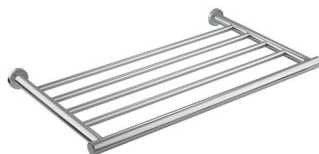

ARCHITECT
Portapapel sin tapa

B

Acabados

Cromo
160 x 45 x 90 mm

WJC205A1068001

ARCHITECT
Toallero estante

E

Acabados